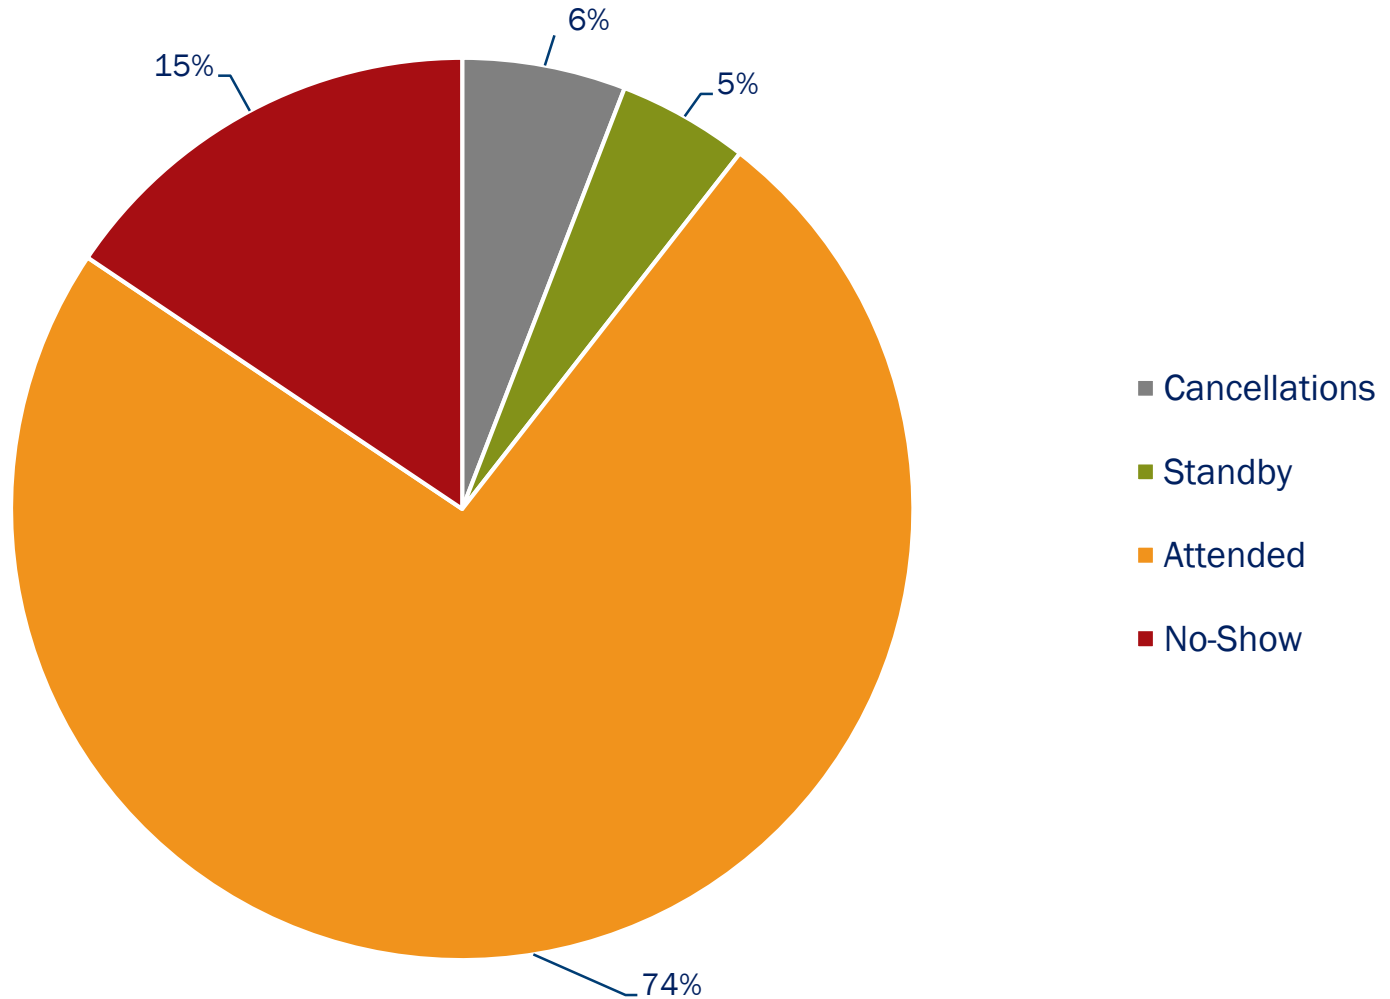

# **SafetyFest**MT

**Missoula 2017**

Montana Department of  
**LABOR & INDUSTRY**

# SafetyFest Attendees:

■ First Time Attendees   ■ Previous Attendee