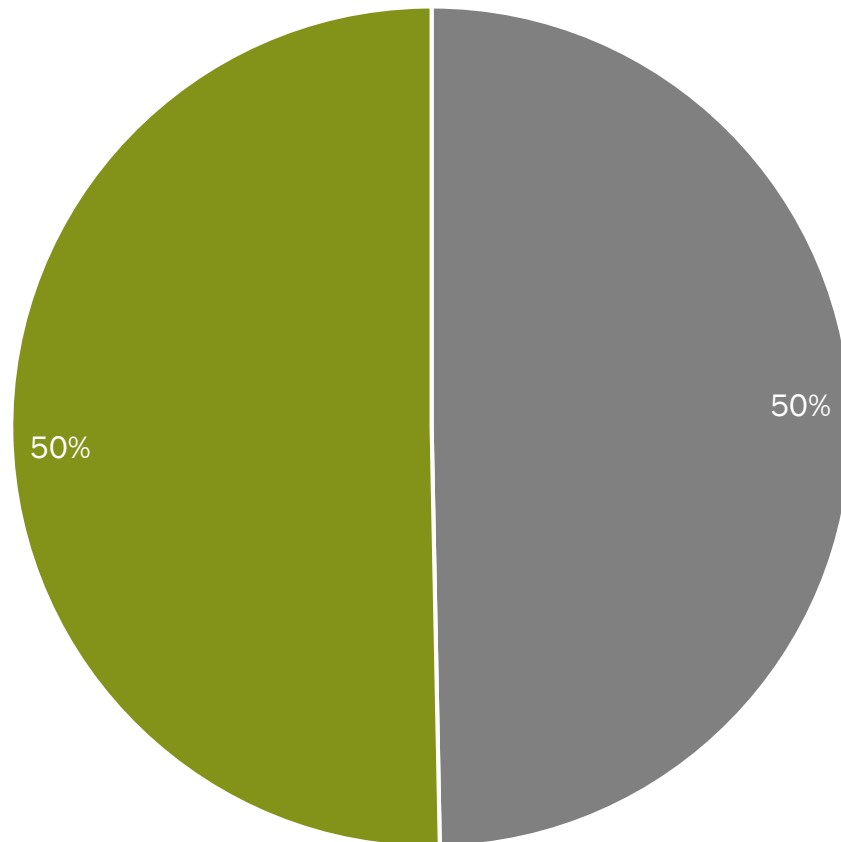

# **SafetyFest**MT

**Missoula 2017**

Montana Department of  
**LABOR & INDUSTRY**

# SafetyFest Attendees:

■ First Time Attendees   ■ Previous Attendee